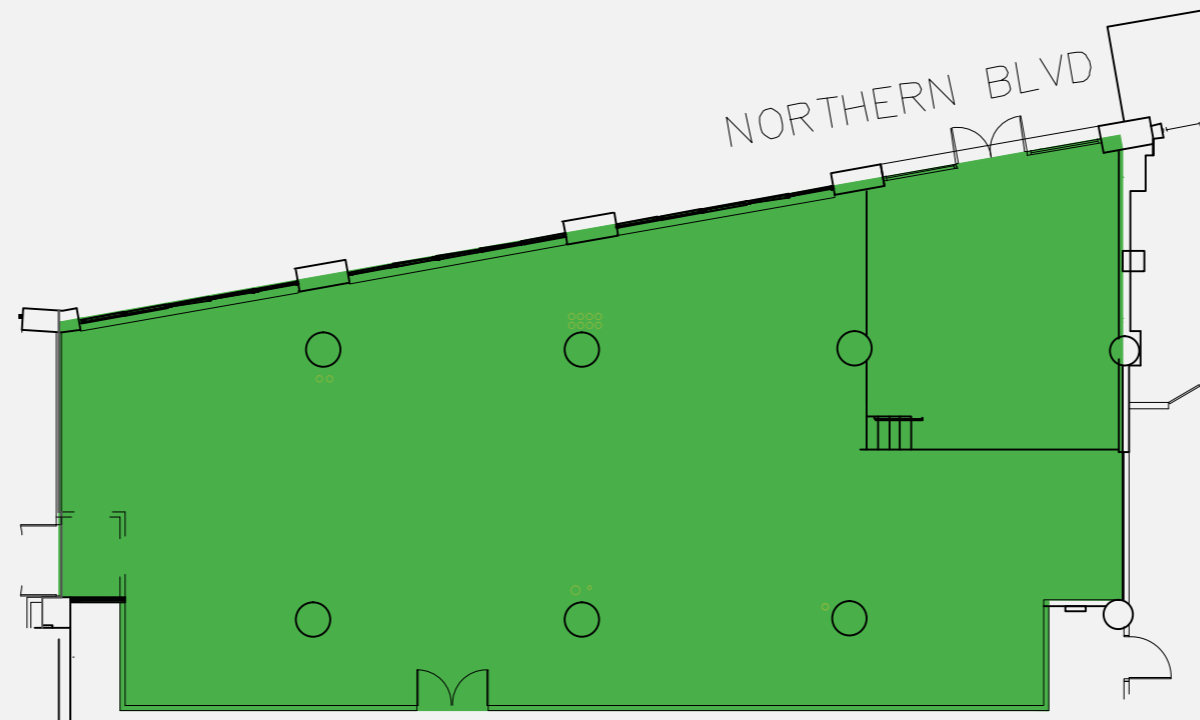

1ST FLOOR

STANDARD MOTOR PRODUCTS BUILDING

37-18 Northern Boulevard,
Long Island City, New York 11101