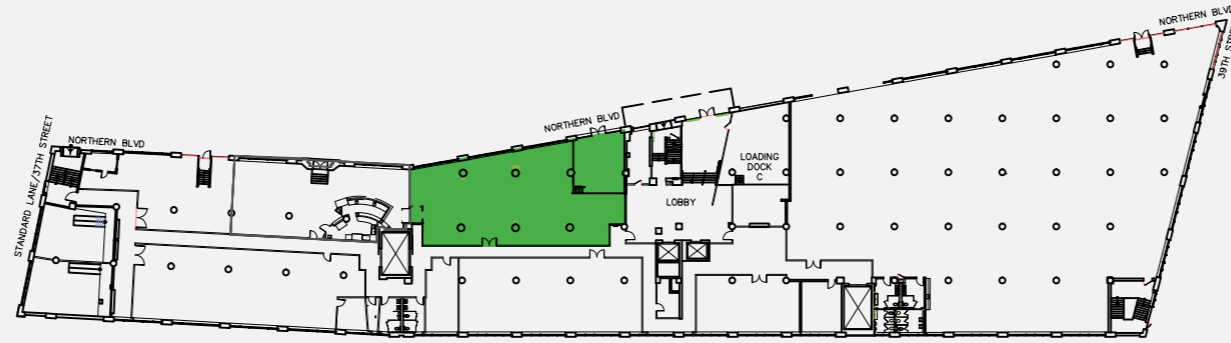

1ST FLOOR

STANDARD MOTOR PRODUCTS BUILDING

37-18 Northern Boulevard,
Long Island City, New York 11101