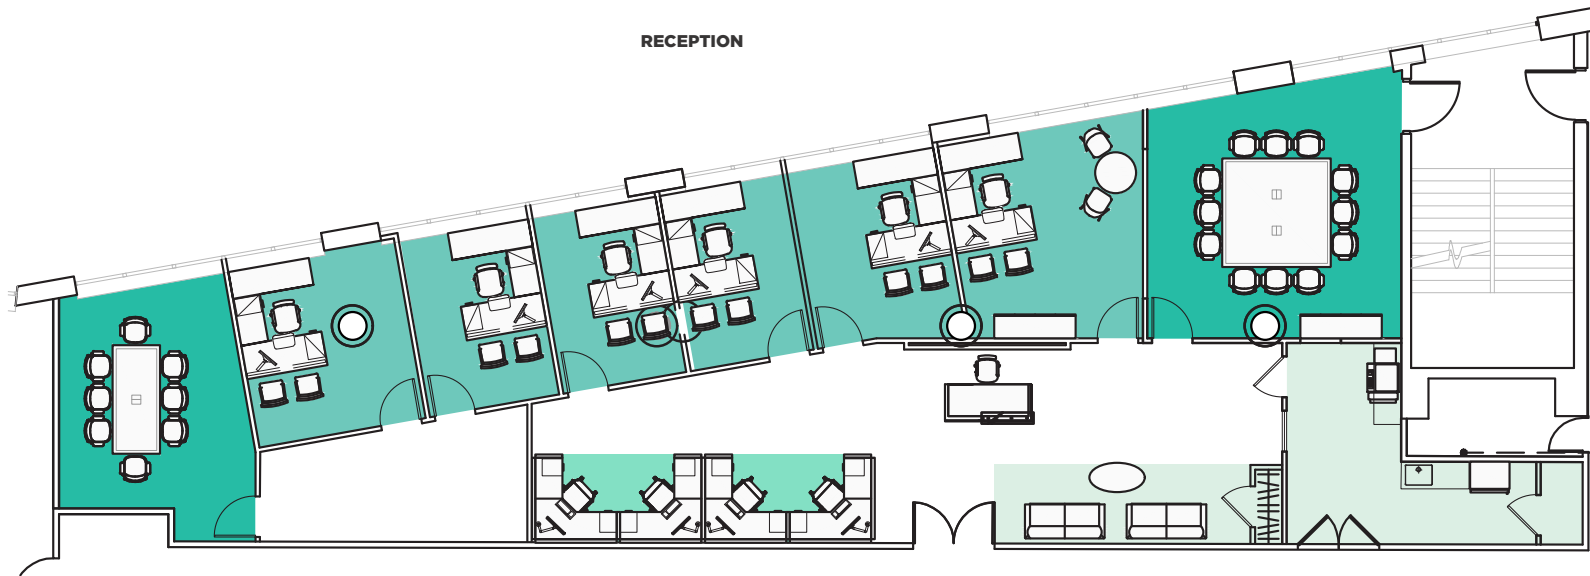

5TH FLOOR

SUITE 512 | 4,132 RSF

■ OFFICES	6	■ WAITING AREA	1	TOTAL SEATS	10
■ WORKSTATIONS	4	■ PANTRY	1		
■ CONFERENCE	2	■ COPY AREA	1		
		■ RECEPTION	1		