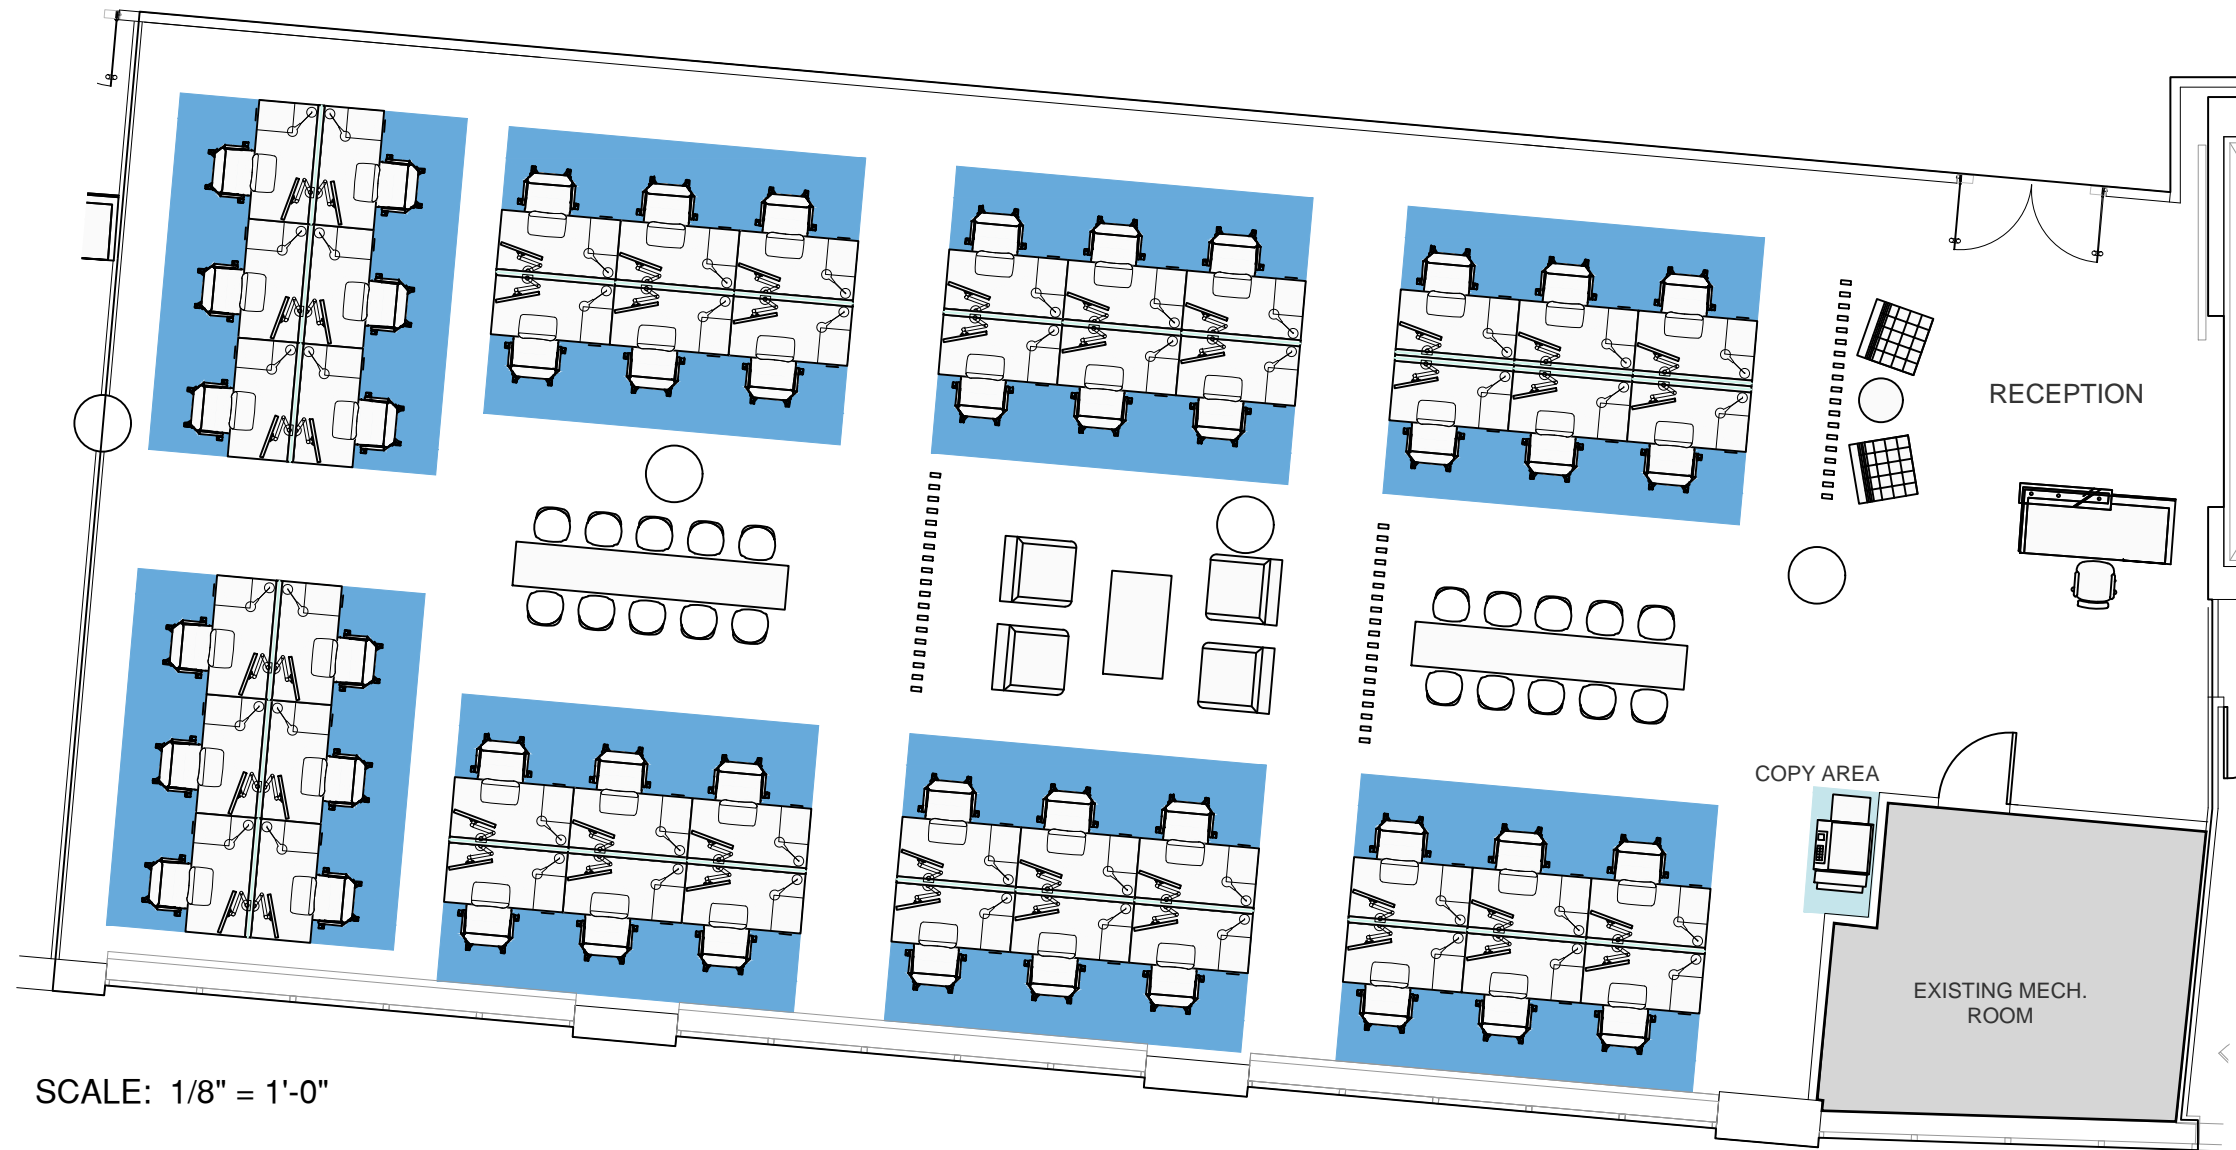

KEY PLAN

LEGEND	
BENCHING (2'-0" x 5'-0")	48
RECEPTION / WAITING AREA	1
COPY/PRINT AREA	1
TOTAL PERSONS	49
TOTAL RSF	5,333

SCALE: 1/8" = 1'-0"