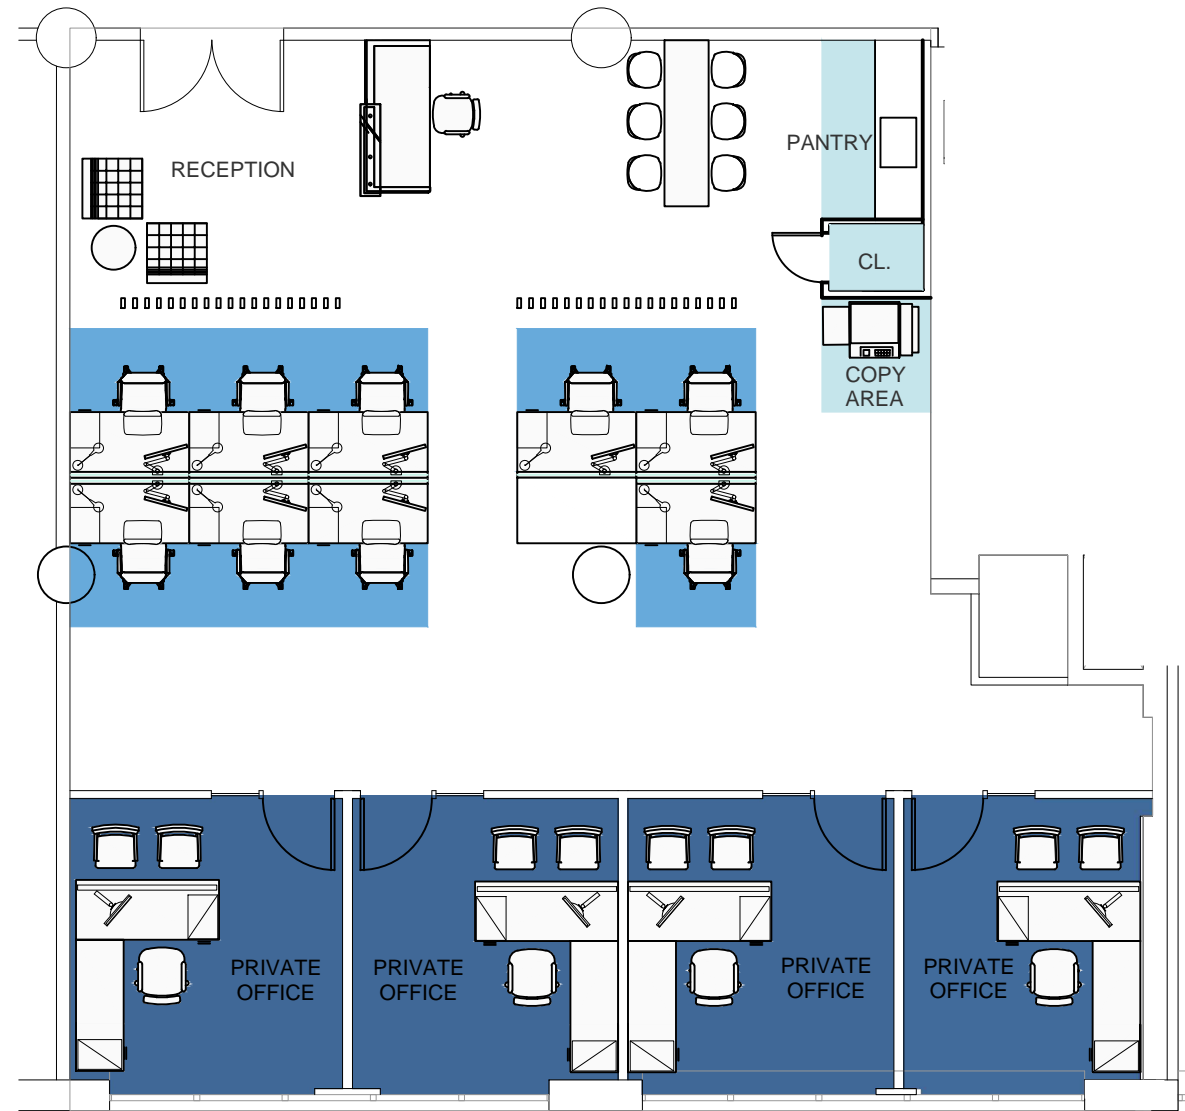

KEY PLAN

SCALE: 1/8" = 1'-0"

LEGEND	
STANDARD OFFICES	4
BENCHING (2'-0"x5'-0")	9
RECEPTION	1
PANTRY	1
COPY/PRINT AREA	1
TOTAL PERSONS	14
TOTAL RSF	2,680