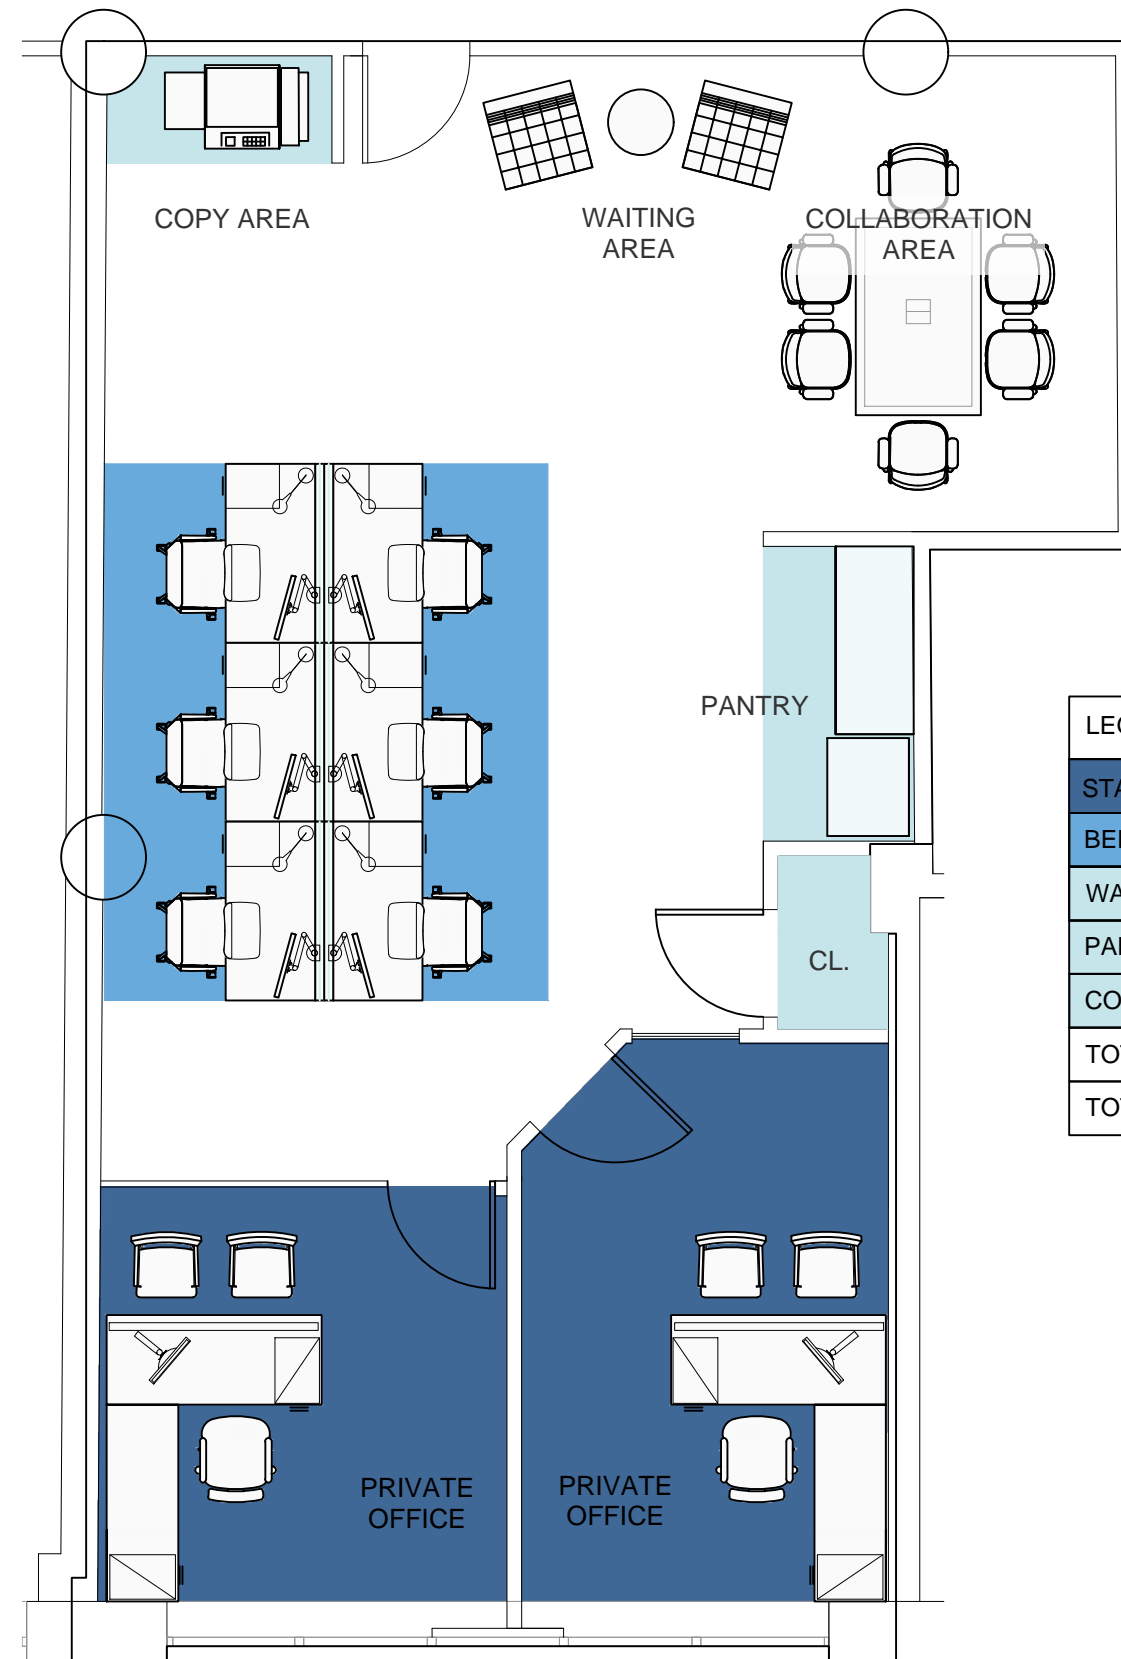

KEY PLAN

LEGEND	
STANDARD OFFICES	2
BENCHING (2'-0" x 5'-0")	6
WAITING AREA	1
PANTRY	1
COPY/PRINT AREA	1
TOTAL PERSONS	8
TOTAL RSF	1,642

SCALE: 3/16" = 1'-0"