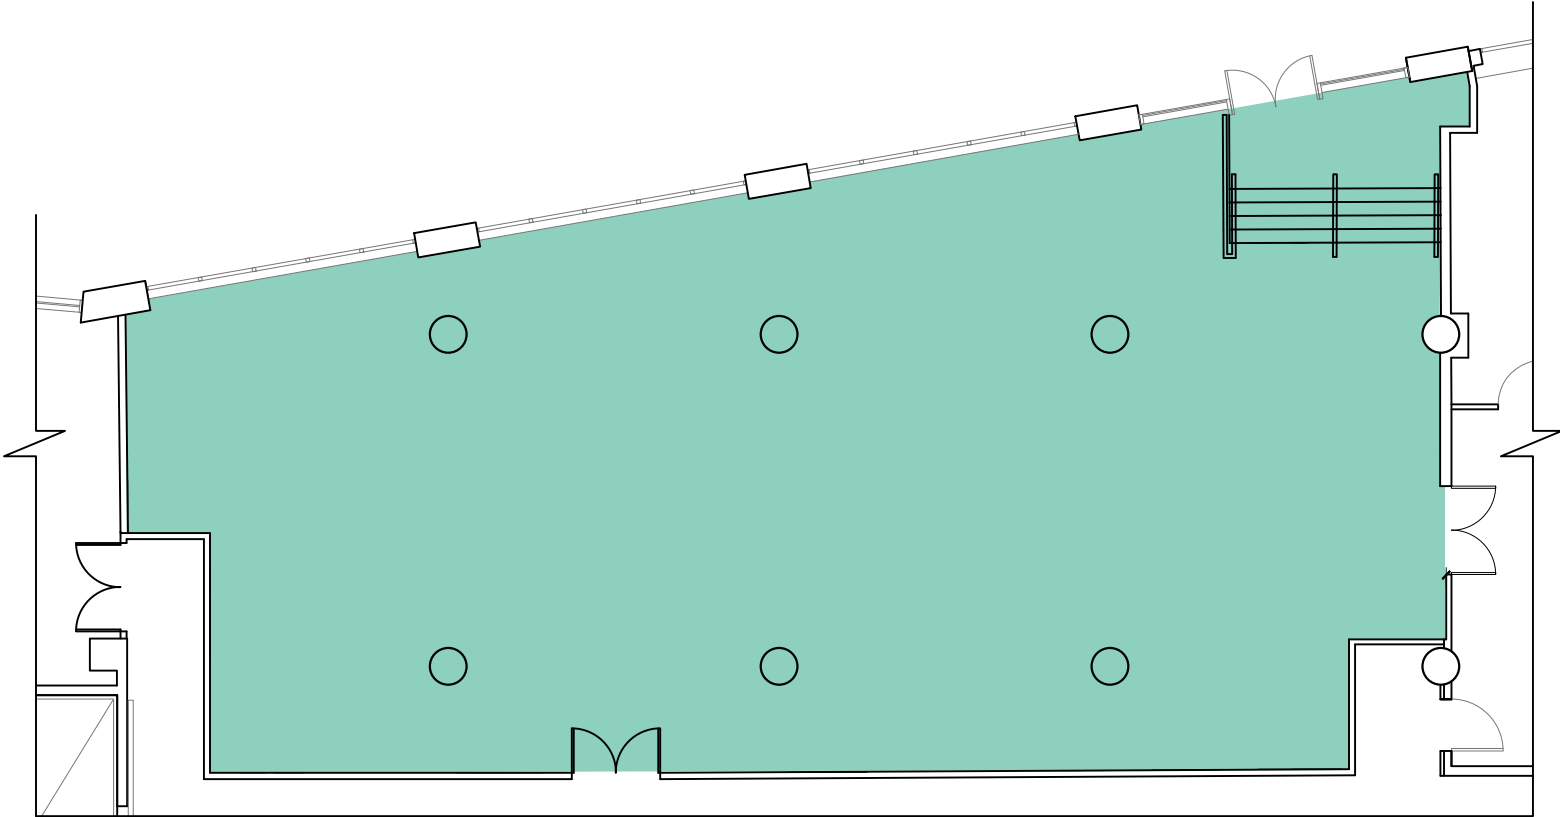

1ST FLOOR

SUITE 112 | 5,360 RSF

smpbuilding.com

37-18 NORTHERN BLVD

Jordan Berger
646.891.3524
jberger@rxrrealty.com

Evin Blatt
212.956.6924
eblatt@rxrrealty.com

RXR
rxrrealty.com