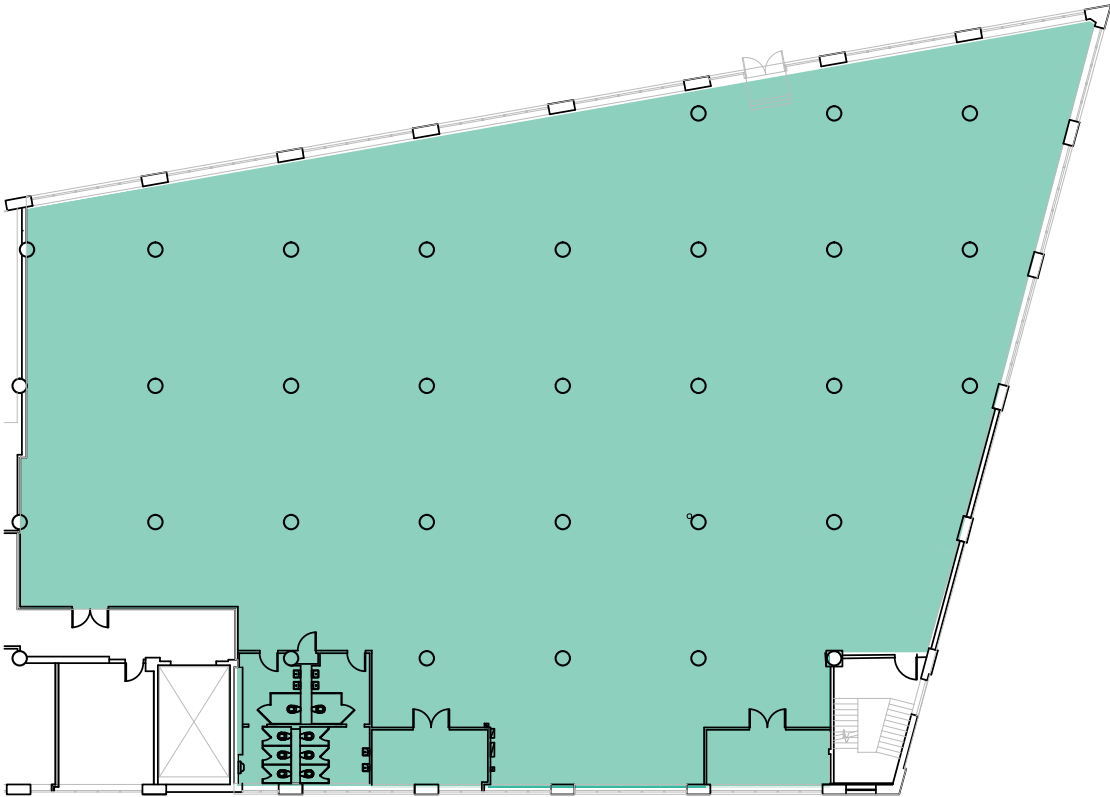

1ST FLOOR

SUITE 120 | 25,830 RSF

[VIEW VIRTUAL TOUR](#)

smpbuilding.com

37-18 NORTHERN BLVD

Jordan Berger
646.891.3524
jberger@rxrrealty.com

Evin Blatt
212.956.6924
eblatt@rxrrealty.com

RXR
rxrrealty.com