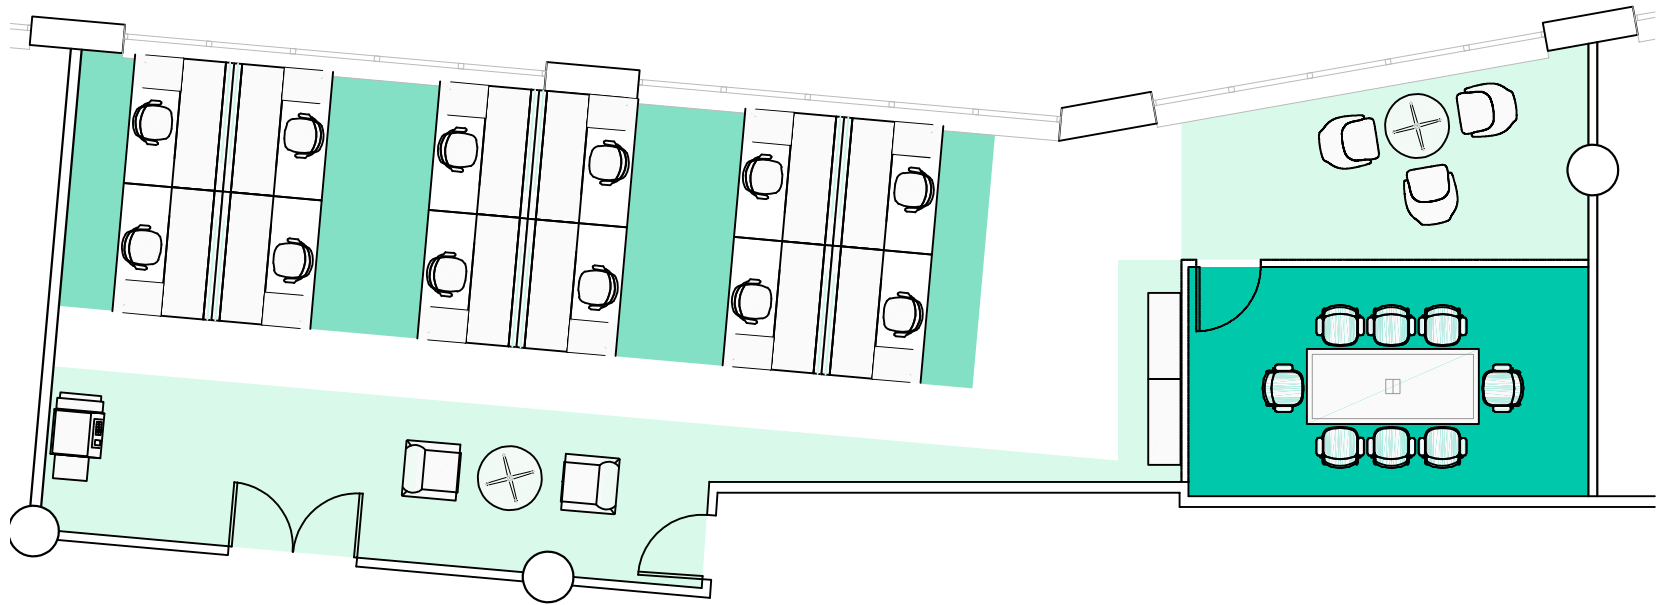

3RD FLOOR

SUITE 306 + 308 | 2,280 RSF

■ WORKSTATIONS	12	■ WAITING AREA	1	TOTAL SEATS	12
■ CONFERENCE	1	■ COPY AREA	1		